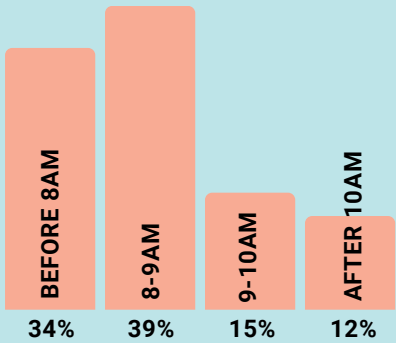

WIE NEWSLETTER

The McMaster Women in Engineering Society's Monthly Newsletter

MONDAY POLL RESULTS

FOLLOW US ON INSTAGRAM (@MCMASTERWIE) AND JOIN OUR DISCORD SERVER ([LINKED HERE](#)) TO KEEP UP WITH OUR MONDAY POLLS

WHAT TIME DO YOU USUALLY WAKE UP?