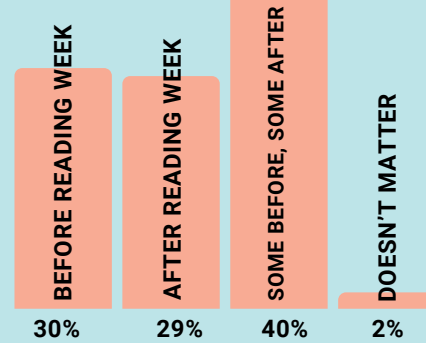

WHEN DO YOU PREFER TO WRITE MIDTERMS?