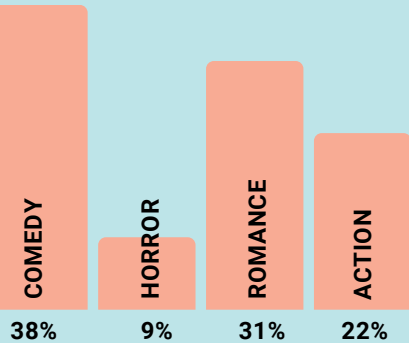

WHICH TYPE OF MOVIE DO YOU LIKE BEST?