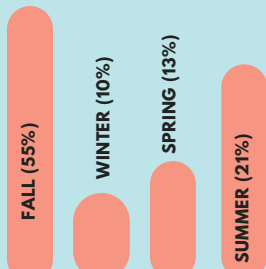

MONDAY POLL RESULTS

FOLLOW US ON INSTAGRAM (@MCMASTERWIE) TO KEEP UP WITH OUR MONDAY POLLS

WHAT SEMESTER DO YOU LIKE BEST?

WHERE TO GET THE BEST TEA/COFFEE ON CAMPUS:

- THODE CAFE (AKA REACTOR CAFE)
- SECOND CUP
- MUSC STARBUCKS
- CHATIME
- JHE LOBBY